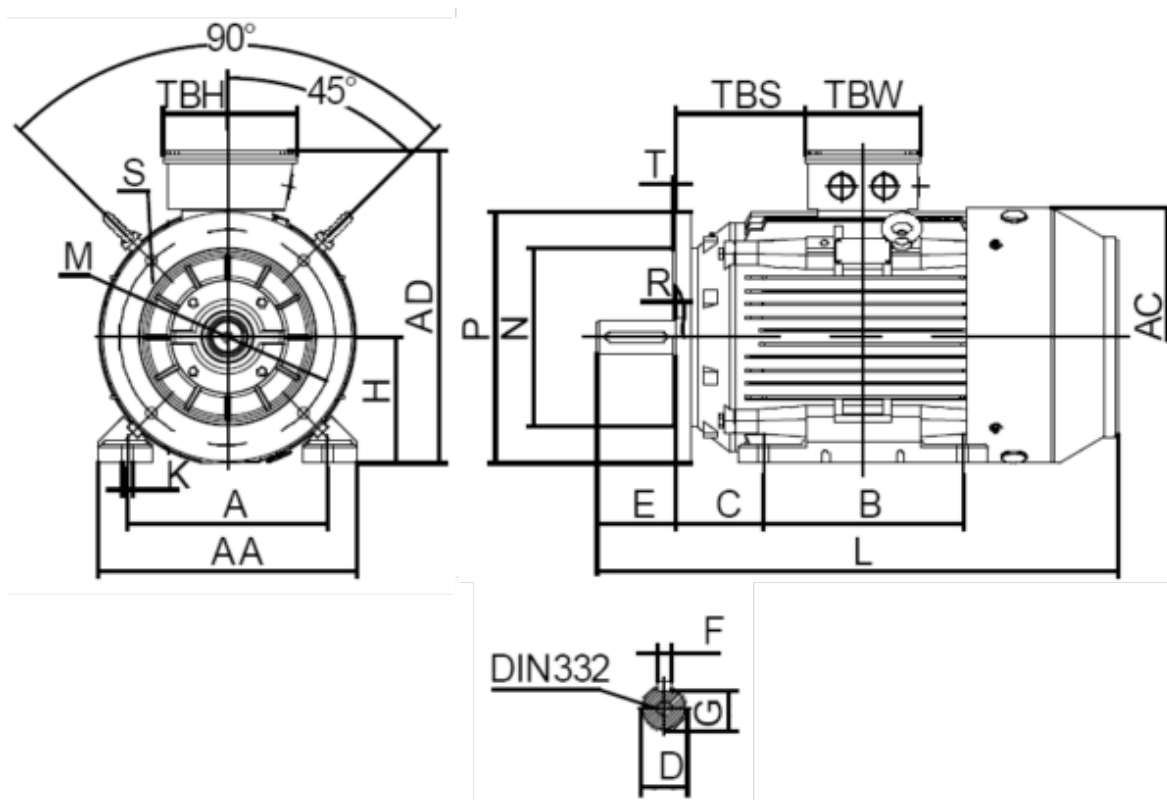

Data Sheet

Article number: 250300075617

Description: Kleedrive T3C 90S-6 0.75KW 900 rpm
3x230/400V 50HZ IP55 B35 Eff=78,9%

Measures

A = 140	F = 8	TBW = 114
AA = 178	G = 20	
AC = Ø176	H = 90	
AD = 231	HD = 141	
B = 100	K = Ø10	
C = 56	L = 320	
D = Ø24	TBH = 114	
E = 50	TBS = 49	